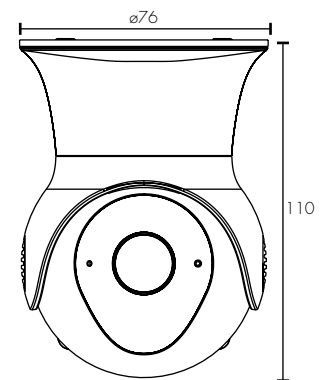

TECHNICAL SPECIFICATIONS

Camera type:	Full High Definition, 2-megapixel
Video resolution:	1080P (1920 x 1080 pixels), 25fps
Audio:	Two-way audio
Field of view:	110 degree wide viewing angle
Pan & Tilt:	355 degree pan rotation, 85 degree tilt
Motion detection:	via Image Frame Algorithm
Sound detection:	Push notification to device
IR distance:	Up to 10m
Night vision:	ICR LED
Ingress protection:	IP65 rated
Memory:	16GB (Built-in), older footage is overwritten
Power source:	240V adapter
Supported power:	DC12V / 1000mA
Operating temperature:	0°C to 40°C
Warranty:	1 year replacement
WiFi Info:	IEEE802.11b/g/n, 2.4GHz Mac Encryption; WEP/WAPI/TKIP/AES
Device Requirements:	iOS 8.0 or higher, Android 4.1 or higher

INSTALLATION

Do-it-Yourself installation

	MODEL	COLOUR	DESCRIPTION	BOX SIZE	GROSS WEIGHT	BOX QTY	BARCODE/TUN
RETAIL BOX	21438/05	White	Smart WiFi Patrol Pan & Tilt Camera	W167 x H94 x D89 mm	0.52 kg	1 pc	 9 312641 214380 >
OUTER CTN	21438/05	White	Smart WiFi Patrol Pan & Tilt Camera	W490 x H405 x D190 mm	20.6 kg	20 pc	 19312641214875