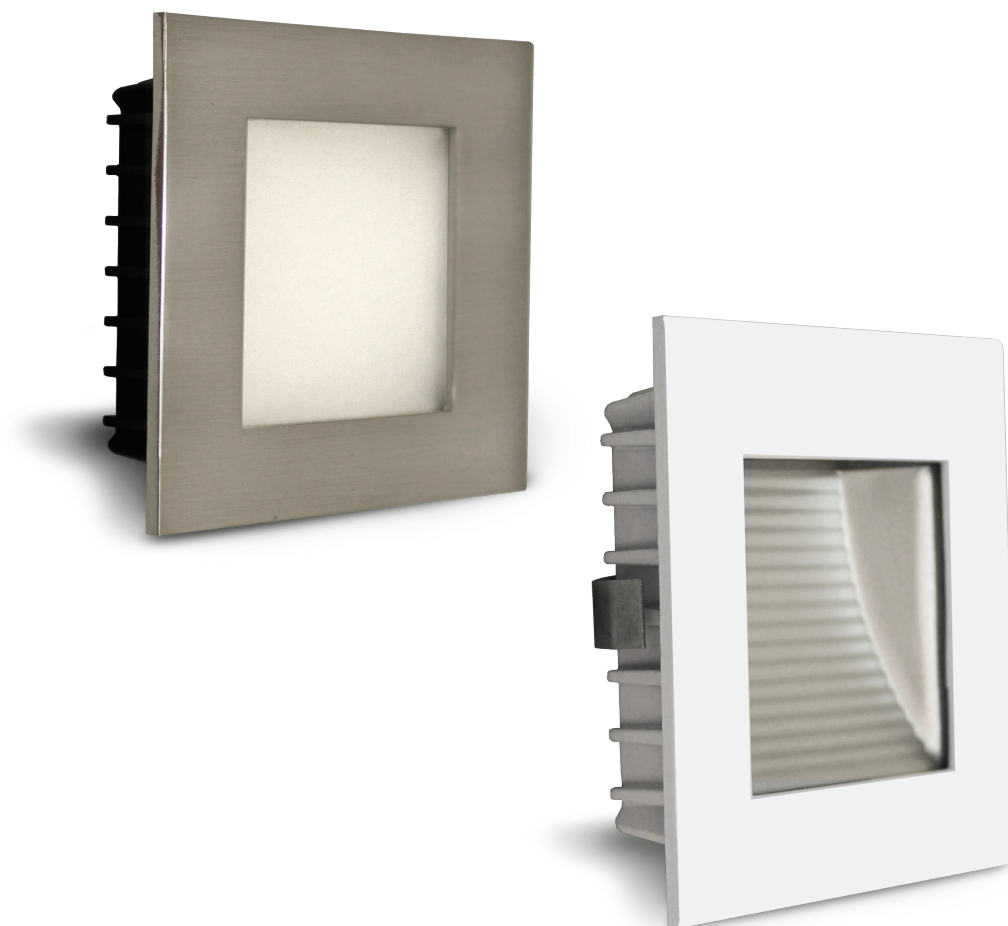

atomⁱ

LED STEP LIGHT

2W LED Square recessed step light

AT9500

Features

Ideal for residential, retail, showroom and decorative lighting applications
Available in both clear and opal lens
Supplied with LED driver

Colour temperature
Warm white and cool white

Finishes
Satin chrome and White

IP Rating
IP44

Warranty
3 Years

Product datasheet

Description

2W LED Square recessed step light.

Finish

Product specification

Voltage	220-240V ~ 50/60Hz	
Power consumption	2W	
Light colour options	Warm white	Cool white
Lumen output	95lm	105lm
Colour temperature	3000k	4000k
Colour rendering index	>80	
Beam angle	100°	
Dimmable	No	
Warranty	3 Years	
Working temperature	-10°C - 45°C	
IP Rating (Front face only)	IP44	
IC Rating	IC-4	
Electrical classification	Class II	

Dimensions

Length	Width	Height	Cut out
70mm	70mm	18.6mm	62mm x 62mm