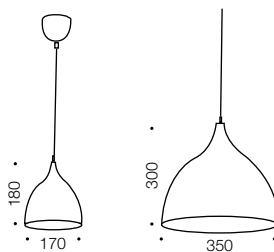

### Measurements

Cable Length: 1.0