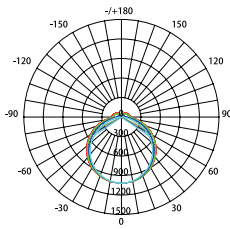

Product Data

Order Code	Wattage	CCT	Lumen Output	Beam Angle	Size (LxWxH)mm	Weight (kg)
211024DEMS	40/36/30/26/24/20/14/10W	3K / 4K / 5K / 5.7K / 6.5K	1250 - 5000Lm*	120°	1200x80x65	2.20

- [1] Operating temperature: -20°C~+50°C
 [2] Voltage: 220-240V
 [3] PF: 0.9
 [4] *@3K = 110Lm/W
 [5] *@≥4K = 125Lm/W