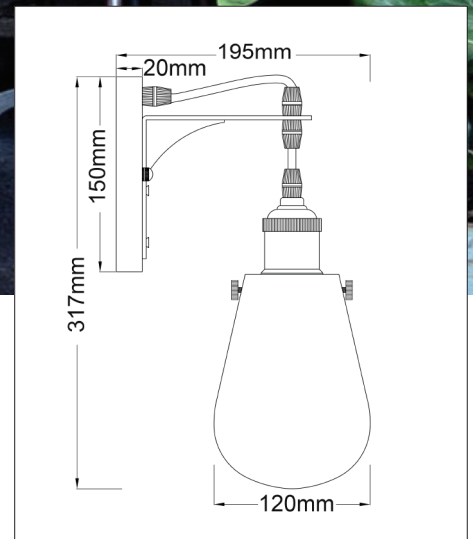

E27 Interior Wall Lamps **STRUNG1**

PRODUCT FEATURES

- Material: steel & glass
- Colour: black and antique bronze
- Max.wattage: 40W
- E27 lamp base
- Globe not included
- For indoor use

WARRANTY

- 1 year replacement warranty

CODE	DESCRIPTION	WATT (W)	WIDTH (mm)	LENGTH (mm)	BACK PLATE (mm)	CARTON QTY
STRUNG1	E27 BLACK & ANTIQUE BRONZE WALL LIGHT	MAX.40	195	317	150X20	1/1

Brochure updated on 16.05.2017