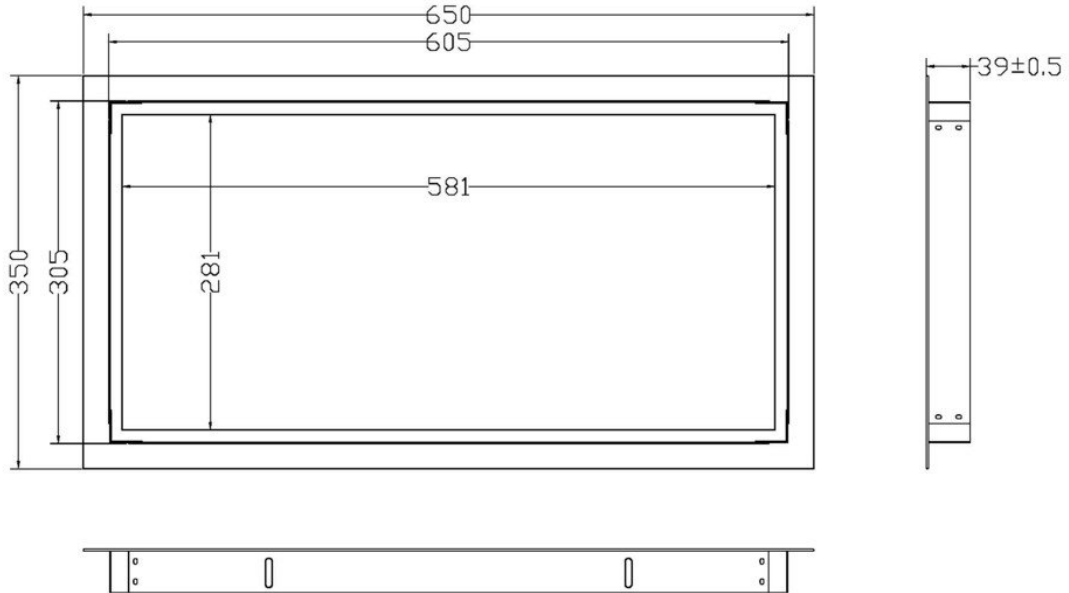

RECESSED CEILING FRAME (imperial) S9704

LED panel installation type recessed ceiling frame

Application

Designed for commercial office interior spaces

Design Specifications

- Pressed steel base designed for (imperial sizes)
- Quality white powder coated finish

Technical Specification

Model No.	Description	Body Colour
S9704/214/FRAME/I	SUITABLE FOR S9754/306 range, S9754/306EM	WHITE
S9704/228/FRAME/I	SUITABLE FOR S9754/312, S9754HO/312TC, S9754HC/312CW, S9754/312EM, S9724/312, S9734/312L	WHITE

Dimensions

S9704/214FM/I

S9704/228FM/1