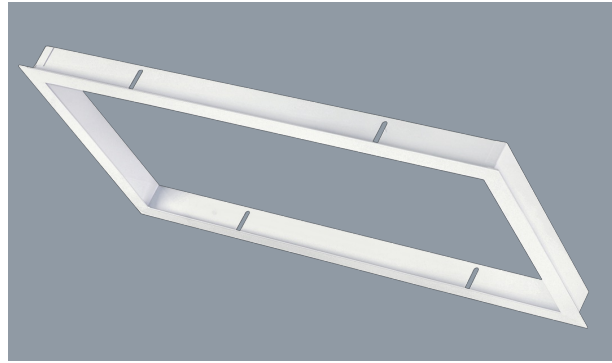

RECESSED CEILING FRAME (imperial) S9704

LED panel installation type recessed ceiling frame

Application

Designed for commercial office interior spaces

Design Specifications

- Pressed steel base designed for (imperial sizes)
- Quality white powder coated finish

Technical Specification

Model No.	Description	Body Colour
S9704/214/FRAME/I	SUITABLE FOR S9754/306 range, S9754/306EM	WHITE
S9704/228/FRAME/I	SUITABLE FOR S9754/312, S9754HO/312TC, S9754HC/312CW, S9754/312EM, S9724/312, S9734/312L	WHITE

Dimensions

S9704/214FM/I

S9704/228FM/1