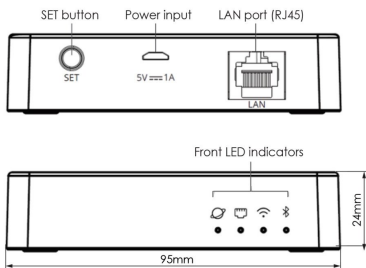

Dimensions