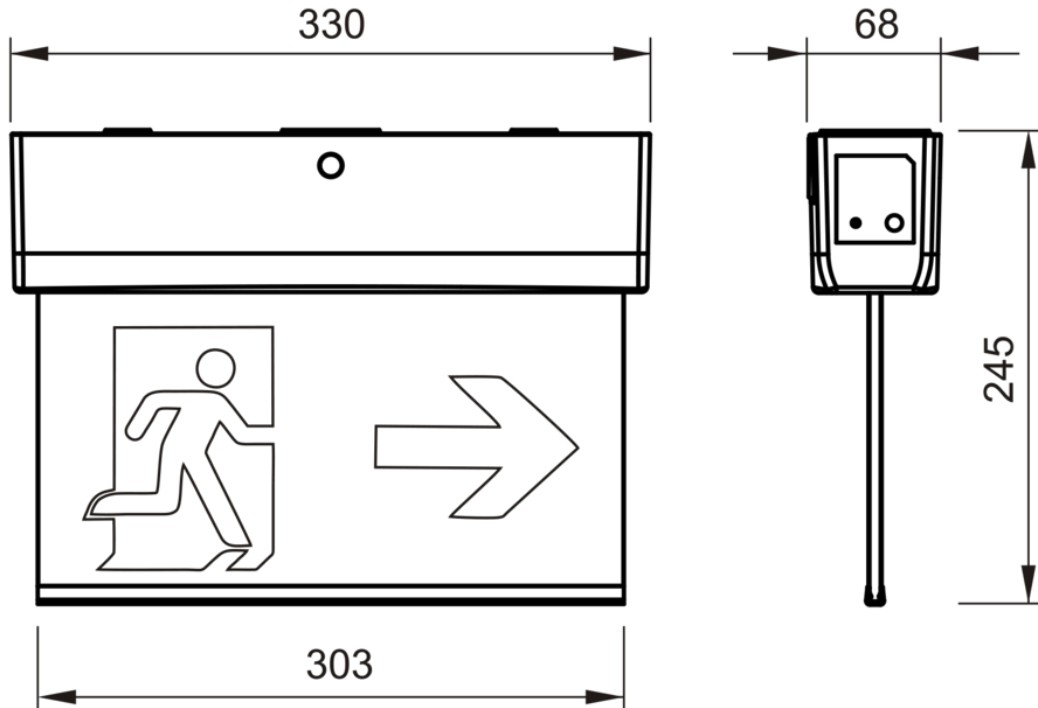

### Design Specifications

- Compliant to AS/NZS 2293, emergency lighting with a viewing distance of 24 metres
- Polycarbonate body profile, IP20, integral 5.6 watt emergency control gear with long life Lithium battery technology
- Multi-directional decals included
- Versatile design to allow ceiling or wall mount installation, with quick connect removable decal housing.
- Guaranteed 90 minutes emergency function.
- Optional recessed mounting (SELK1500EX-2RC/P) and (end mounting) wall brackets (SELK1500EX2WM/P) available

### Technical Specification

Model No.	Description	Input Voltage (V/AC)	Power (W)	CCT (K)	Body Colour	Dim (mm)
SELK1500EX2	EMERGENCY EXIT 5.6W 24m VIEW 90min	240	5.6	6000	WHITE	330(L) x 245(H)
SELK1500EX2WM/P	EMERGENCY EXIT WALL BRACKET END MOUNT					
SELK1500EX2RC/P	EMERGENCY EXIT RECESSED BRACKET					

## Dimensions