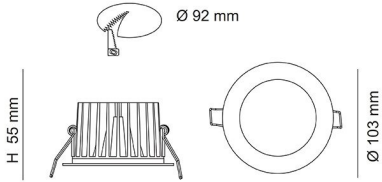

### Design Specifications

- Durable die-cast aluminium body profile
- Stylish powder coat or optional Black (S9041 BK RING), Satin Nickel (S9041 SN RING) or Silver (S9041 SL RING) trims
- High output COB LED, with selectable colour temperature 3000 / 4000 / 5000K
- Multi-faceted system, standard beam distribution 55 degree
- Constant current trailing edge dimmable LED driver with flex and plug
- IC - 4 classification

### Technical Specification

Product	Model No.	Input Voltage (V/AC)	Power (W)	Lumens (lm)	CCT (K)	Beam Angle (°)
	S9048TC/WH	240	12	1000/1200/1100	3000/4000/5000	55

Dimmable	CRI	Body Colour	Cut Out (mm)	Diameter (mm)	Dim (mm)
YES	80	WHITE	90	103	57(H)

## Dimensions

S9048