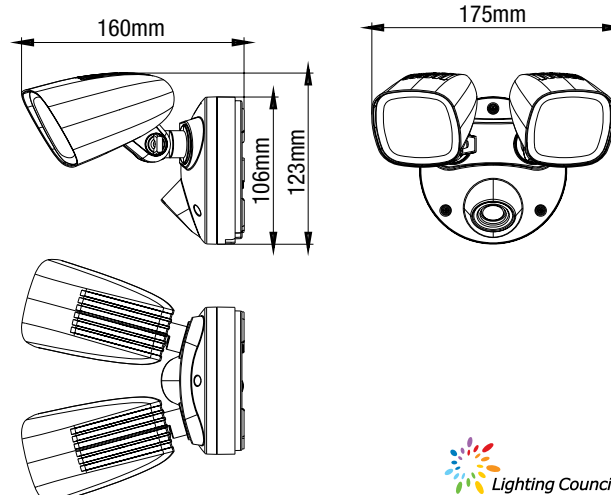

Replacement
Warranty*

TRICOLOUR LED TWIN SECURITY LIGHT

The Ranger Tricolour LED twin security light is a durable outdoor light with a modern design.

This 24W LED light features an adjustable head and can be wall or ceiling mountable. Making the Ranger the perfect light for entry ways, alfrescos, garages and walkways.

Tricolour
LED

- Super bright 24W Tricolour LED light
- Made from durable polycarbonate and an aluminium construction
- New quick connect plate for quick and easy installation
- Wall or ceiling mountable

INCLUDES

Main body, wall mount base and screws

DIMENSIONS

TRICOLOUR LED TWIN SECURITY LIGHT

FEATURES

- Modern design
- Made from durable polycarbonate and an aluminium construction
- 24W Tricolour LED light
- IP54 weather resistant
- New quick connect plate for quick and easy installation
- Wall or ceiling mountable
- Low heat output

SPECIFICATIONS

Model name	Ranger
Model number	White - MLXR3452W Black - MLXR3452M
Power (wattage)	24W
Voltage	220v – 240v
Frequency	50Hz
Switchable Tricolour lumens	3000k- 2100lm 4000k- 2200lm 5000k- 2200lm
Colour temperature	3000k / 4000k / 5000k
LED light beam angle	120°
Product size (mm)	124 x 175 x 160
Material	Polycarbonate & Aluminium
LED Type	COB
CRI	≥80
Approximate lamp life	25,000hrs
Weather resistance rating	IP54
Operating temp	-20°C to +40 °C