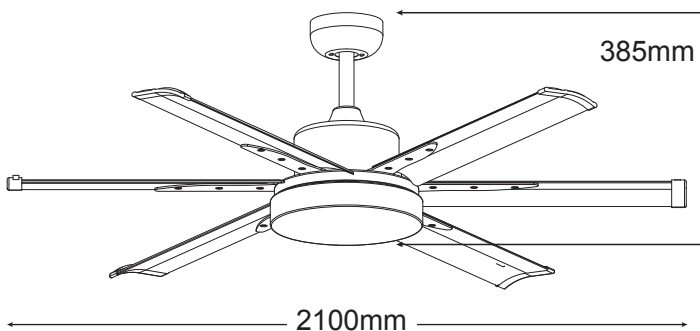

ALBATROSS

Albatross DC 24w LED CCT 2100mm (84")

Colour Changeable Temperature

MAFML2WR

MAFML2BR

MAFML2MR

FEATURES

- /// 3 year in-home warranty
- /// Includes 5 speed remote control
- /// Energy efficient and powerful 35W DC motor
- /// Brushless quiet DC motor
- /// Dimmable 24W CCT switchable (3000k, 4000k or 5000k) LED Light
- /// Summer/Winter reverse button on the remote
- /// Fully reversible for summer & winter
- /// Up to 8hr fan timer
- /// Hangsure angle canopy
- /// 17° blade pitch
- /// Blades sold seperately
- /// Electronically factory balanced blades
- /// Aluminium blades

DIAGRAMS

24w dimmable LED

	FORWARD/REVERSE				
SPEED	1	2	3	4	5
CURRENT	0.252A	0.19A	0.153A	0.125A	0.106A
POWER	33w	22w	16w	10w	6w