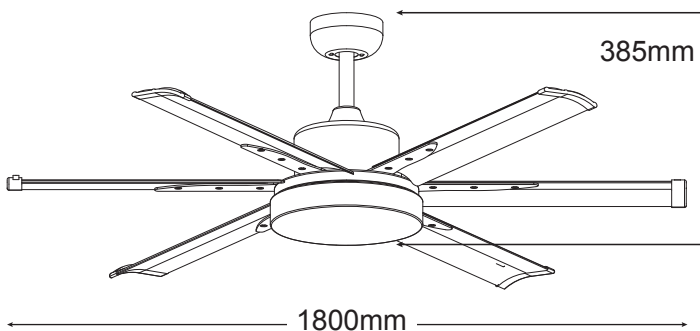

DIAGRAMS

	FORWARD/REVERSE				
SPEED	1	2	3	4	5
CURRENT	0.263A	0.2A	0.162A	0.133A	0.112A
POWER	35w	24w	17w	12w	7w