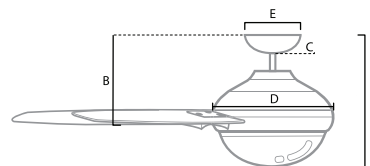

2 MOUNTING OPTIONS:

Standard • Angled Ceiling

50616
Architectural White
finish with 3 Walnut
blades

Walnut

50617
Matte Black finish with
3 Dark Walnut blades

Dark Walnut

ENERGY INFORMATION

Airflow **3,731** *CFM at high speed*

Electricity Use **47** *Watts at high speed*

Airflow Efficiency **79** *CFM/Watts at high speed*

DIMENSIONS AND MEASUREMENT (in centimeters)

	STANDARD	ANGLED	FLUSH
A	-	-	-
B	21.77	105.59	-
C	7.19	7.19	-
D	21.39	21.39	-
E	16.48	16.48	-
F	32.69	116.05	-