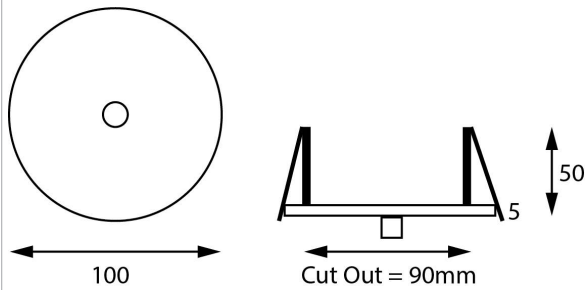

PRODUCT SPECIFICATIONS

- Material:** Aluminium
- Colour:** Black, Satin Chrome & White
- IP Rating:** IP20
- Cut Out:** 90mm
- Weight Limit:** 1kg
- Warranty:** 2 Years Replacement**

DIMENSIONS

IP RATING

Product Ordering

IMAGE	PART NUMBER	DESCRIPTION
	HV9705-9005-BLK-RND	100mm Round recessed black canopy
	HV9705-9005-SCH-RND	100mm Round recessed satin chrome canopy
	HV9705-9005-WHT-RND	100mm Round recessed white canopy