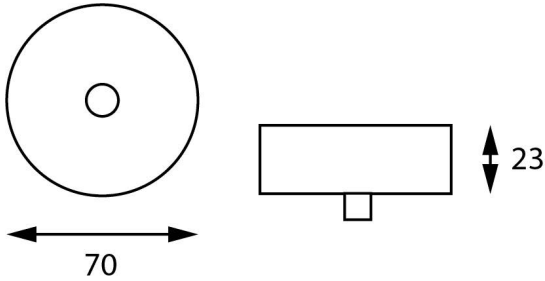

PRODUCT SPECIFICATIONS

- Material:** Aluminium
- Colour:** Black, Satin Chrome & White
- IP Rating:** IP20
- Weight Limit:** 2kg
- Warranty:** 2 Years Replacement**

DIMENSIONS

IP RATING

Product Ordering

IMAGE	PART NUMBER	DESCRIPTION
	HV9705-7023-BLK	70mm Round surface mounted black canopy
	HV9705-7023-SCH	70mm Round surface mounted satin chrome canopy
	HV9705-7023-WHT	70mm Round surface mounted white canopy