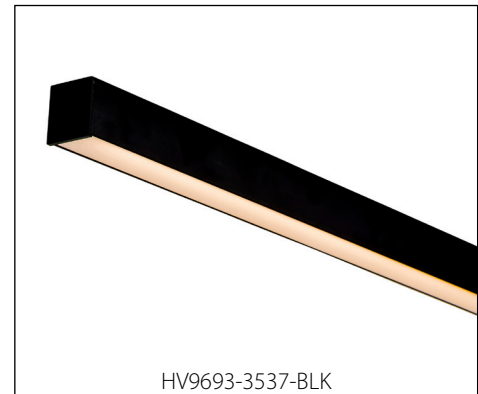

Surface Mounted or Suspended Aluminium Profile

PRODUCT SPECIFICATIONS

Material	Aluminium
Colours Available	Silver, Black or White
Suits LED Strip Size	Up to 30mm x 6mm
Available Lengths	Up to 3000mm
Installation Method	Surface Mounted or Suspended
IP Rating	IP20
Warranty	3 Years Replacement

DIMENSIONS

SAMPLE INSTALLATION DIAGRAM

SUSPENSION KIT TO SUIT

HV9705-9953

Recommended QTY per Length

- Up to 1500mm = 2
- 1500mm - 2500mm = 3
- 2500mm - 3000mm = 4

OPTIONAL LONG RUN DIFFUSER UP TO 20M

HV9693-3537-SD-ROLL

JOINER TO SUIT

HV9693-3537-JOINER

OPTIONAL BLACK DIFFUSER

HV9693-3537-BLKSD

IMAGE	PART NUMBER	INCLUDED
	HV9693-3537	Custom cut lengths up to 3000mm* - Supplied with 2x end caps per length
	HV9693-3537-3M	3000mm Length - Supplied with 6x end caps
	HV9693-3537-BLK	Custom cut lengths up to 3000mm* - Supplied with 2x end caps per length
	HV9693-3537-BLK-3M	3000mm Length - Supplied with 6x end caps
	HV9693-3537-WHT	Custom cut lengths up to 3000mm* - Supplied with 2x end caps per length
	HV9693-3537-WHT-3M	3000mm Length - Supplied with 6x end caps