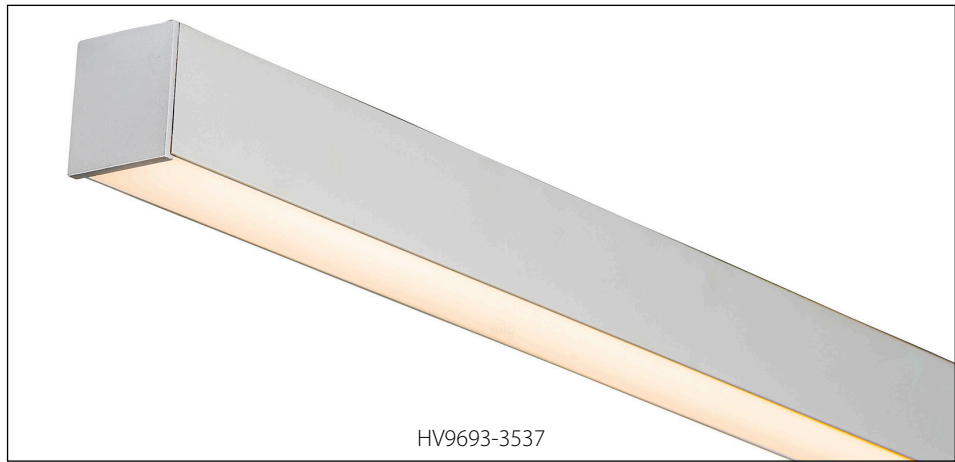

Surface Mounted or Suspended Aluminium Profile

PRODUCT SPECIFICATIONS

Material	Aluminium
Colours Available	Silver, Black or White
Suits LED Strip Size	Up to 30mm x 6mm
Available Lengths	Up to 3000mm
Installation Method	Surface Mounted or Suspended
IP Rating	IP20
Warranty	3 Years Replacement

DIMENSIONS

SAMPLE INSTALLATION DIAGRAM

SUSPENSION KIT TO SUIT

HV9705-9953

Recommended QTY per Length

- Up to 1500mm = 2
- 1500mm - 2500mm = 3
- 2500mm - 3000mm = 4

OPTIONAL LONG RUN DIFFUSER UP TO 20M

HV9693-3537-SD-ROLL

JOINER TO SUIT

HV9693-3537-JOINER

OPTIONAL BLACK DIFFUSER

HV9693-3537-BLKSD

IMAGE	PART NUMBER	INCLUDED
	HV9693-3537	Custom cut lengths up to 3000mm* - Supplied with 2x end caps per length
	HV9693-3537-3M	3000mm Length - Supplied with 6x end caps
	HV9693-3537-BLK	Custom cut lengths up to 3000mm* - Supplied with 2x end caps per length
	HV9693-3537-BLK-3M	3000mm Length - Supplied with 6x end caps
	HV9693-3537-WHT	Custom cut lengths up to 3000mm* - Supplied with 2x end caps per length
	HV9693-3537-WHT-3M	3000mm Length - Supplied with 6x end caps