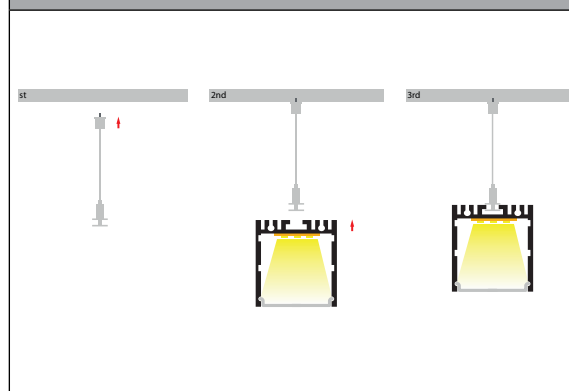

Surface Mounted or Suspended Aluminium Profile

PRODUCT SPECIFICATIONS

Material	Aluminium
Colours Available	Silver, Black or White
Suits LED Strip Size	Up to 30mm x 6mm
Available Lengths	Up to 3000mm
Installation Method	Surface Mounted or Suspended
IP Rating	IP20
Warranty	3 Years Replacement

DIMENSIONS

SAMPLE INSTALLATION DIAGRAM

SUSPENSION KIT TO SUIT

HV9705-9953

Recommended QTY per Length

- Up to 1500mm = 2
- 1500mm - 2500mm = 3
- 2500mm - 3000mm = 4

OPTIONAL LONG RUN DIFFUSER UP TO 20M

HV9693-3537-SD-ROLL

JOINER TO SUIT

HV9693-3537-JOINER

OPTIONAL BLACK DIFFUSER

HV9693-3537-BLKSD

IMAGE	PART NUMBER	INCLUDED
	HV9693-3537	Custom cut lengths up to 3000mm* - Supplied with 2x end caps per length
	HV9693-3537-3M	3000mm Length - Supplied with 6x end caps
	HV9693-3537-BLK	Custom cut lengths up to 3000mm* - Supplied with 2x end caps per length
	HV9693-3537-BLK-3M	3000mm Length - Supplied with 6x end caps
	HV9693-3537-WHT	Custom cut lengths up to 3000mm* - Supplied with 2x end caps per length
	HV9693-3537-WHT-3M	3000mm Length - Supplied with 6x end caps