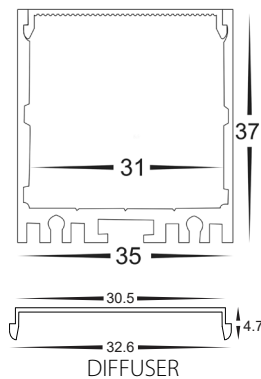

Surface Mounted or Suspended Aluminium Profile

PRODUCT SPECIFICATIONS

Material	Aluminium
Colours Available	Silver, Black or White
Suits LED Strip Size	Up to 30mm x 6mm
Available Lengths	Up to 3000mm
Installation Method	Surface Mounted or Suspended
IP Rating	IP20
Warranty	3 Years Replacement

DIMENSIONS

SAMPLE INSTALLATION DIAGRAM

SUSPENSION KIT TO SUIT

HV9705-9953

Recommended QTY per Length

- Up to 1500mm = 2
- 1500mm - 2500mm = 3
- 2500mm - 3000mm = 4

OPTIONAL LONG RUN DIFFUSER UP TO 20M

HV9693-3537-SD-ROLL

JOINER TO SUIT

HV9693-3537-JOINER

OPTIONAL BLACK DIFFUSER

HV9693-3537-BLKSD

IMAGE	PART NUMBER	INCLUDED
	HV9693-3537	Custom cut lengths up to 3000mm* - Supplied with 2x end caps per length
	HV9693-3537-3M	3000mm Length - Supplied with 6x end caps
	HV9693-3537-BLK	Custom cut lengths up to 3000mm* - Supplied with 2x end caps per length
	HV9693-3537-BLK-3M	3000mm Length - Supplied with 6x end caps
	HV9693-3537-WHT	Custom cut lengths up to 3000mm* - Supplied with 2x end caps per length
	HV9693-3537-WHT-3M	3000mm Length - Supplied with 6x end caps