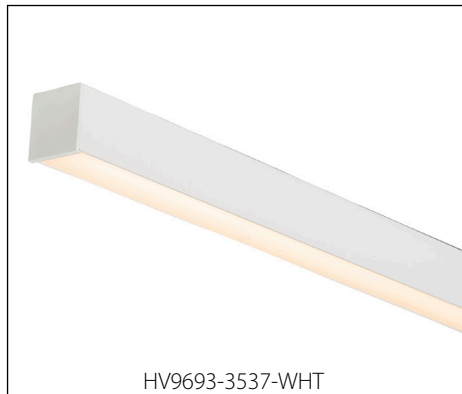

Surface Mounted or Suspended Aluminium Profile

PRODUCT SPECIFICATIONS

Material	Aluminium
Colours Available	Silver, Black or White
Suits LED Strip Size	Up to 30mm x 6mm
Available Lengths	Up to 3000mm
Installation Method	Surface Mounted or Suspended
IP Rating	IP20
Warranty	3 Years Replacement

DIMENSIONS

SAMPLE INSTALLATION DIAGRAM

SUSPENSION KIT TO SUIT

HV9705-9953

Recommended QTY per Length

- Up to 1500mm = 2
- 1500mm - 2500mm = 3
- 2500mm - 3000mm = 4

OPTIONAL LONG RUN DIFFUSER UP TO 20M

HV9693-3537-SD-ROLL

JOINER TO SUIT

HV9693-3537-JOINER

OPTIONAL BLACK DIFFUSER

HV9693-3537-BLKSD

IMAGE	PART NUMBER	INCLUDED
	HV9693-3537	Custom cut lengths up to 3000mm* - Supplied with 2x end caps per length
	HV9693-3537-3M	3000mm Length - Supplied with 6x end caps
	HV9693-3537-BLK	Custom cut lengths up to 3000mm* - Supplied with 2x end caps per length
	HV9693-3537-BLK-3M	3000mm Length - Supplied with 6x end caps
	HV9693-3537-WHT	Custom cut lengths up to 3000mm* - Supplied with 2x end caps per length
	HV9693-3537-WHT-3M	3000mm Length - Supplied with 6x end caps