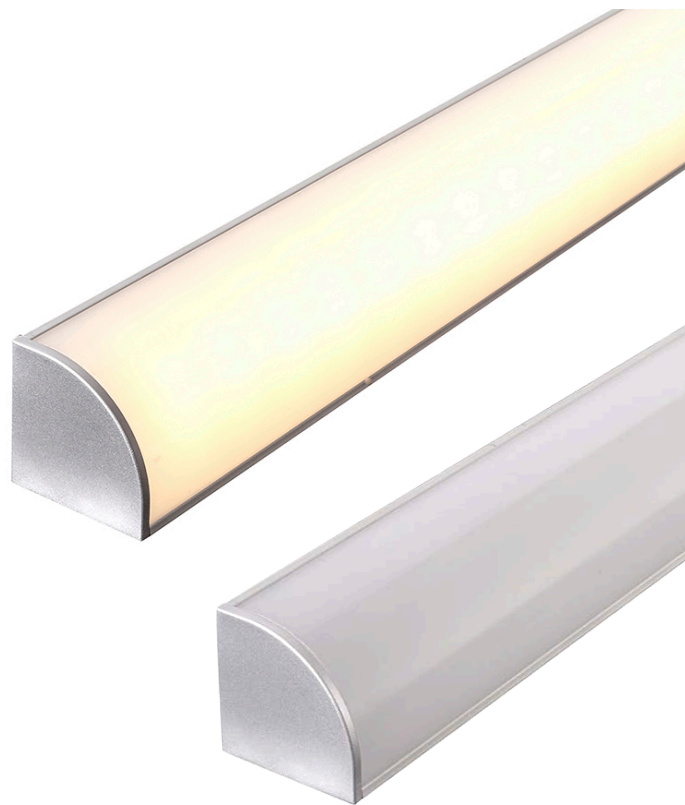

Corner Aluminium Surface Mounted LED Profile

PRODUCT SPECIFICATIONS

- Material:** Aluminium
- Colour:** Silver
- LED Strip Type:** Up to 20mm (w) x 4mm (h)
- Diffuser Type:** Standard PC
- Available Lengths:** Up to 3000mm
- Installation Method:** Surface Mounted
- IP Rating:** IP20
- Warranty:** 2 Years Replacement**

DIMENSIONS

IP RATING

MOUNTING CLIPS

INSTALLATION METHOD

Product Ordering

IMAGE	PART NUMBER	INCLUDED
	HV9691-3030	Custom cut length: Supplied with 2x mounting clips per metre + 2x end caps per length
	HV9691-3030-3M	3 metre length: Supplied with 2x mounting clips + 2x end caps per metre