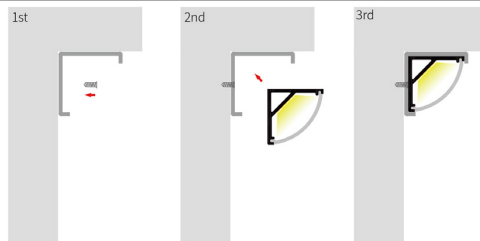

Corner Aluminium Surface Mounted LED Profile

PRODUCT SPECIFICATIONS

- Material:** Aluminium
- Colour:** Silver
- LED Strip Type:** Up to 20mm (w) x 4mm (h)
- Diffuser Type:** Standard PC
- Available Lengths:** Up to 3000mm
- Installation Method:** Surface Mounted
- IP Rating:** IP20
- Warranty:** 2 Years Replacement**

DIMENSIONS

IP RATING

MOUNTING CLIPS

INSTALLATION METHOD

Product Ordering

IMAGE	PART NUMBER	INCLUDED
	HV9691-3030	Custom cut length: Supplied with 2x mounting clips per metre + 2x end caps per length
	HV9691-3030-3M	3 metre length: Supplied with 2x mounting clips + 2x end caps per metre