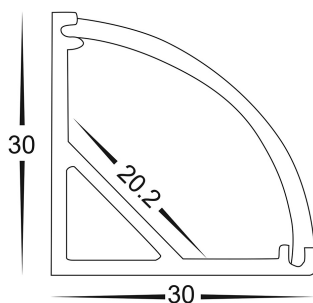

Corner Aluminium Surface Mounted LED Profile

PRODUCT SPECIFICATIONS

- Material:** Aluminium
- Colour:** Silver
- LED Strip Type:** Up to 20mm (w) x 4mm (h)
- Diffuser Type:** Standard PC
- Available Lengths:** Up to 3000mm
- Installation Method:** Surface Mounted
- IP Rating:** IP20
- Warranty:** 2 Years Replacement**

DIMENSIONS

IP RATING

MOUNTING CLIPS

INSTALLATION METHOD

Product Ordering

IMAGE	PART NUMBER	INCLUDED
	HV9691-3030	Custom cut length: Supplied with 2x mounting clips per metre + 2x end caps per length
	HV9691-3030-3M	3 metre length: Supplied with 2x mounting clips + 2x end caps per metre