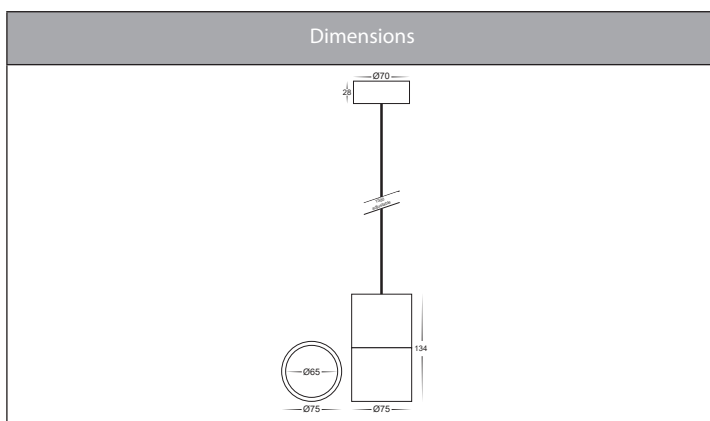

Nella Aluminium Pendant Lights

Product Specifications

Name	Nella
Material	Aluminium
Colour	White or Black
Cable Length	1500mm (adjustable)
IP Rating	IP20
Tilt	No
Installation Type	Ceiling - Surface Mounted
Lamp Base	Built in LED
Protection Class	1 (Earth Required)
Max Wattage	7w
Lamp Expectancy	<30,000hrs
Diffuser Type	Semi Frosted Glass
CRI	CRI>80
Dimmable	Yes - Triac
IK Rating	IK07
Warranty	3 Years Replacement*

Optional Havit Compatible Accessories

Image	Part Number	Description
	HV580X-BLK-ROD	Rod Set to suit Nella Pendants 900mm length (Supplied in 3x 300mm)
	HV580X-WHT-ROD	Rod Set to suit Nella Pendants 900mm length (Supplied in 3x 300mm)
	HV9625	Triac Dimmer when used with Triac Dimmable Drivers

Product Ordering

Image	Part Number	Colour Temp	Lumens	Input Voltage	Beam Angle	Included LED	Barcode
	HV5802T-BLK-P	3000k 4000k 5500k	525lm 560lm 540lm	240v AC	120°	TRI Colour 7w Built in LED	9350418012425
	HV5802T-WHT-P	3000k 4000k 5500k	525lm 560lm 540lm	240v AC	120°	TRI Colour 7w Built in LED	9350418012432