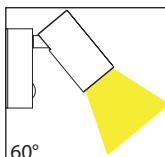

Revo Aluminium Black or White Double Adjustable Sensor Wall Lights

Product Specifications

Name	Revo
Material	Aluminium
Colour	Poly Powder Coated Black or White
IP Rating	IP65
Installation Type	Wall - Surface Mounted
Sensor Angle	120°
Sensor Range	8-10 Metres
Settings	Lux and Time
Lamp Base	Built in LED
Max Wattage	2x 9w LED
Protection Class	240v - 1 (Earth Required)
Lamp Expectancy	<30,000hrs
Diffuser Type	Plastic
CRI	CRI>80
Dimmable	No
IK Rating	IK08
Warranty	3 Years Replacement*

Dimensions	Mounting Bracket

Product Ordering

Image	Part Number	Colour Temp	Lumens	Input Voltage	Beam Angle	Included LED	Barcode
	HV3684T-BLK	3000k 4000k 5500k	2x 810lm 2x 850lm 2x 900lm	240v AC	60°	TRI Colour 2x 9w Built in LED	9350418013811
	HV3684T-WHT	3000k 4000k 5500k	2x 810lm 2x 850lm 2x 900lm	240v AC	60°	TRI Colour 2x 9w Built in LED	9350418013828