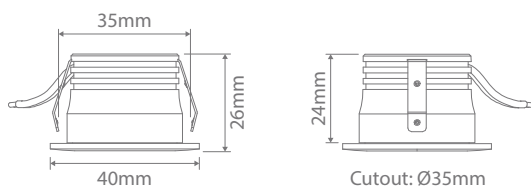

Diagrams / Additional

Item No.	Variant		CCT
	Wht	Blk	
PICO-3	21576	21575	TRIO