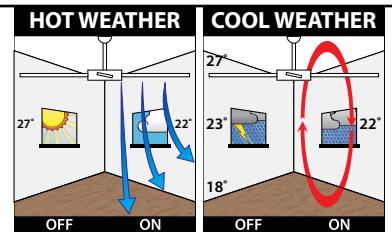

REGATTA

52" PADDLE BLADE CEILING FAN

INCLUDES REMOTE

- Size: 52" (1340mm)
- Motor: Energy Efficient DC Motor (32W)
- Construction: Polished Metal Body and Canopy
- Blades: 3 x Factory Balanced Crafted Timber
- Blade Pitch: 20.5 degree (average)
- Control: Remote (6-speed) with & reverse function
- Warranty: 2 year In-Home + additional 3 years on the motor