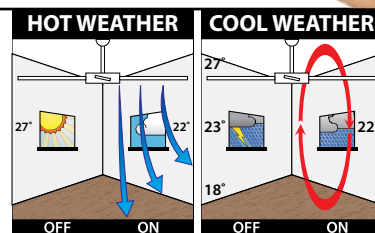

CONCORDE-II

58" DC CEILING FAN

240V	35W	12W 750lm	4000°K COOL WHITE			UV STABLE ABS BLADES			
MOTOR		LED LIGHT							

- Size: 58" (1470mm)
- Motor: 35W 125NS DC Motor
- Construction: Diecast Aluminium and Metal Canopy
- Blades: 3 x Moulded Durable ABS
- Blade Pitch: 13 degree
- Ceiling Rake: 14 degree max
- Light (optional): 12W 750lm 4200K LED Array
- Control: Remote (6-speed) with reverse function
- Warranty: 2 year In-Home + additional 3 years on the motor

Brilliant's All-Seasons technology for use all year round.

Light kit sold seperately.

Can be installed indoors or enclosed alfresco area not exposed to the weather. See installation conditions on website for full details.

SPEED	POWER	RPM	AIRFLOW
VI	30W	185	11572m³/hr
V	11W	112	7526m³/hr
IV	8W	97	6463m³/hr
III	6W	80	5027m³/hr
II	5W	65	4086m³/hr
I	4W	51	2688m³/hr

Product	Code	Colours			
Fan	20067/..	05 WHITE	06 BLACK	62 MAHOGANY /BLACK	65 MAPLE /BLACK
Light Kit Only	20071/..	05 WHITE	06 BLACK