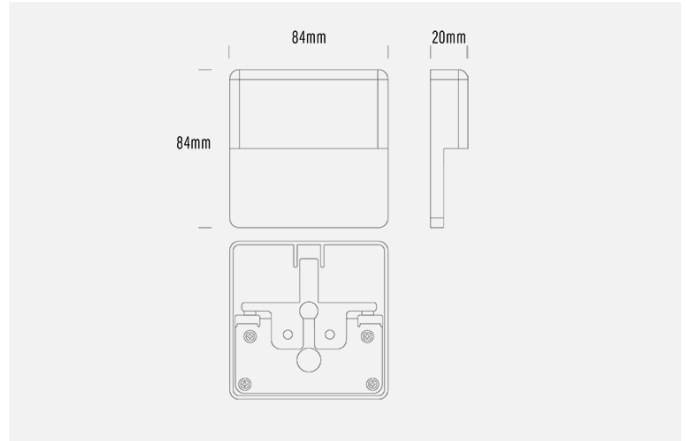

AQL-419

Slimline LED Steplight

INTRODUCTION

A low profile LED steplight perfect for steps, retaining walls and corridors.

SPECIFICATIONS

Product Code	AQL-419
Family	Hydra
Construction Material	Solid Cast Brass
Cable	500mm Fig 8 cable
IP Rating	IP65
Warranty	5 Year Aqualux Warranty

CONFIGURED OPTIONS

Variant Code	AQL-419-B3Y00230DCS
Body Colour	B3 - Aged Brass
Control Gear	12~24V AC / 24V DC
Rated Power	2W
Nominal Lumens	100 lm
CCT / Colour	3000K
Optical	DC
CRI	80
Other	1m Aqualux Cable
Dimming	Non Dimming