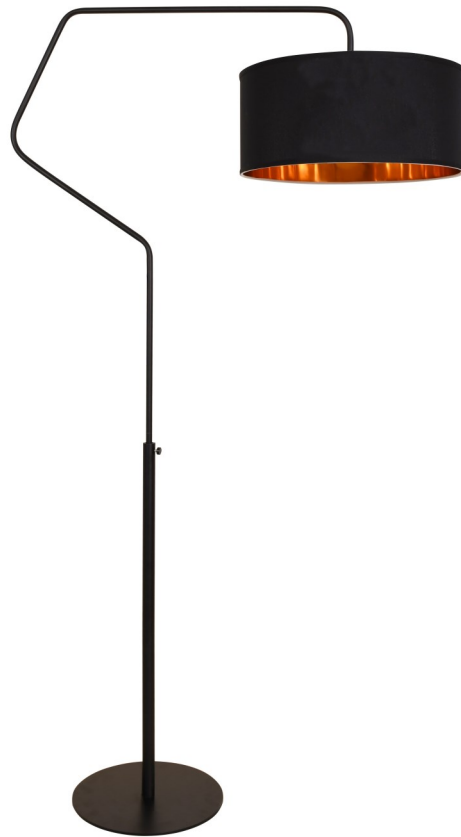

## ZEE FLOOR LAMP

Model Number	UFL-ZEE-BLK(A+B)
Height (Adjustable)	Lowest: 1350 mm /Highest 1660mm
Shade Dimension	Ø450 x H 200 mm
Base Dimension	Ø300 x H 5 mm
Lamp Base	1x E27 ( Max 60W)
Inline Switch	Yes
Material	Metal & Fabric
Finish	Matt Black with Black shade Gold Insert