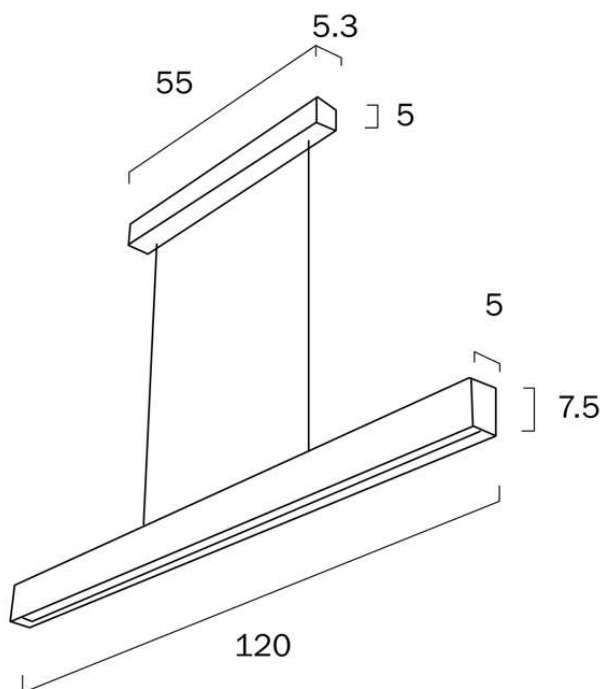

Color / Material

Fixture Color	Black,Opal
Fixture Material	Aluminium,Polycarbonate
Canopy Color	Black
Diffuser Material	Polycarbonate
Diffuser Color	Opal

Size

Fixture Length (cm)	120.0
Fixture Width (cm)	7.5
Fixture Height (cm)	5.0
Canopy Diameter (cm)	5.0
Canopy Length (cm)	55.0
Canopy Width (cm)	7.5
Diffuser Length (cm)	120.0
Diffuser Width (cm)	5.0
Diffuser Height (cm)	7.5
Suspension Length (cm)	200.0

Specification

Voltage Input	240V
Wattage (max)	40
Globe Type	LED integrated SMD
Globe / Light Source qty	1
Globe / Light Source included	Yes

All representations within this document are subject to copyright.ELECTRICAL INSTALLATIONS MUST BE PERFORMED BY A QUALIFIED ELECTRICAL CONTRACTOR AND INSTALLED IN ACCORDANCE WITH AS/NZS 3000.
NOTE : All images , descriptions and dimensions are indicative. Please check latest version of item detail on Telbix website prior to ordering or installation.

Barcode

GTIN 9329501059845

Image -dimensions

Suspension Length: 200cm

Disclaimer -Product

This is a Smart control lighting fixture:
All functions/settings such as dimming, scheduling, mood lighting settings are via the Smart life