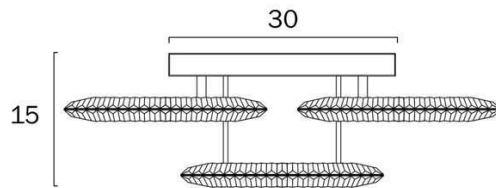

Box Contents	Basic mounting screws, Instruction
Installation Required	Yes (by Licensed Electrician only)
Care Instructions	Do not use strong liquid cleaners, Wipe clean with a dry cloth
Replacement Warranty	*3 Years

Barcode

GTIN 9329501067475

Image -dimensions

Note: Dimensions are only a guide and may vary due to manufacturing variations.