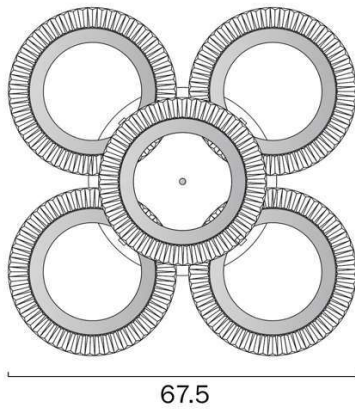

Last modification 2023-11-24

LUNA CTC5-CH3C 9329501067475

Elevate your space with the Luna LED Ceiling Lamp—an embodiment of decorative sophistication. Orbiting the central ceiling canopy, unique faceted clear outer rings create an enchanting play of light, while the mirrored center enhances the room's radiance. A selectable slide switch lets you choose between warm or cool light, coupled with Triac dimmability for versatility. Available in three sizes, Luna seamlessly combines style and functionality, casting an inviting glow in any setting.

Overview

Family name	Luna
Categories	Pendants
Usage	Indoor Lighting

Color / Material

Fixture Color	Chrome
Fixture Finish	Polished Chrome
Fixture Material	Acrylic, Iron, Stainless Steel

Size

Fixture Diameter (cm)	67.5
Fixture Height (cm)	15.0
Canopy Diameter (cm)	30.0

Specification

Voltage Input	240V
Total Wattage (max)	50
Wattage	10
Globe Type	LED integrated SMD
Globe / Light Source included	Yes
Color Temperature	Warm White; Natural White; Cool White
Color Kelvin	3 CCT (3000k - 4000k - 5000k)
Dimmable	No
Electrical Protection	CLASS I - HIGH VOLTAGE, EARTH REQUIRED
IP rating	IP20
Approvals	RCM

Barcode

GTIN 9329501067475

Image -dimensions

Note: Dimensions are only a guide and may vary due to manufacturing variations.