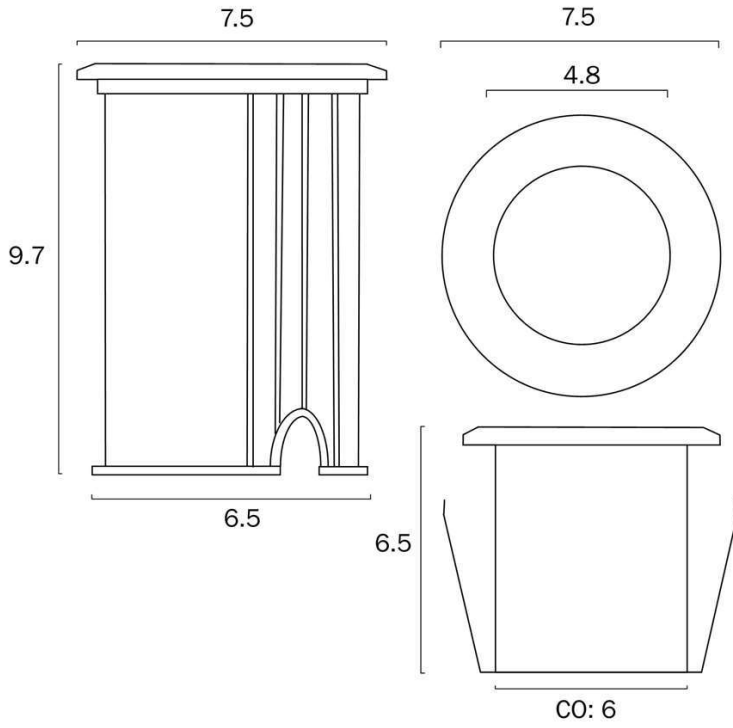

Last modification 2022-10-28

LUC.G8-BK83-826 9329501054673

The LUC G series is a recessed inground LED luminaire. The modern design is small and discreet but bright and can therefore optimally illuminate and set the scene for walkways, gardens, and terraces. Directed the light upwards to create an atmospheric highlight on walls or sculptures. It blends flush into the ground and is simple, functional, and available in 3 sizes. With an operating voltage of 8~26 volt and a water-protected rating of IP65, it is a versatile and safe lighting solution for outdoor areas. Other fixtures in the LUC series can be combined to form a complete outdoor space solution. A 12 or 24 volt AC transformer is recommended to power up this fixture.

Size

Fixture Diameter (cm)	7.5
Fixture Height (cm)	9.2

Specification

Voltage Input	12-24V
Wattage (max)	8
Globe Type	LED integrated COB
Globe / Light Source qty	1
Globe / Light Source included	Yes
Lumens	700
Color Temperature	Warm White
Color Kelvin	3000k
Color Rendering	>84
Dimmable	No
Beam Angle (degree)	32
IP rating	IP65
Approvals	RCM
Box Contents	Instruction
Installation Required	Yes (by Licensed Electrician only)
Care Instructions	Do not use strong liquid cleaners,Wipe clean with a dry cloth
Replacement Warranty	*3 Years

Barcode

GTIN 9329501054673

Image - dimensions

Note: Dimensions are only a guide and may vary due to manufacturing variations.