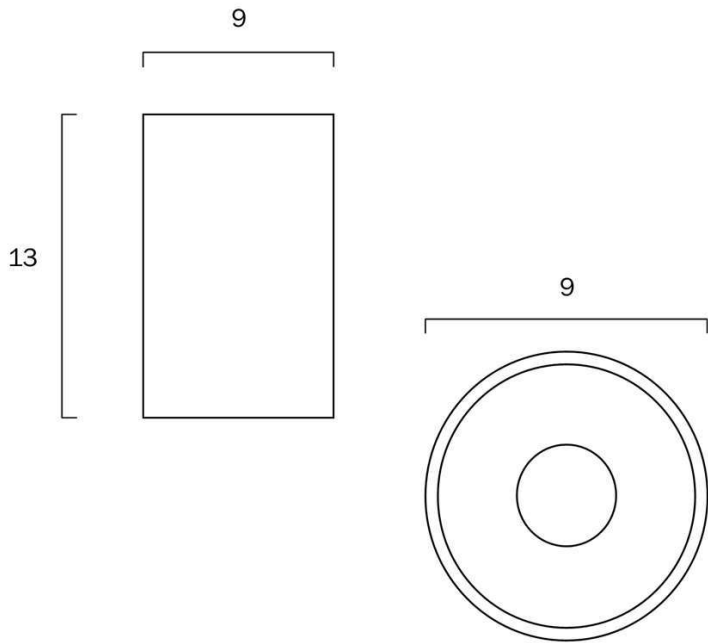

Last modification 2022-10-18

KEON 10-WH85 9329501047552

Overview

Family name	Keon
Categories	Downlights
Mounting	Surface
Usage	Indoor Lighting,Trade Selection

Color / Material

Fixture Color	White
Fixture Finish	Powder Coated
Fixture Material	Aluminium
Canopy Color	White

Size

Fixture Diameter (cm)	9.0
Fixture Height (cm)	13.0
Canopy Diameter (cm)	8.2

Specification

Voltage Input	240V
Wattage (max)	10
Globe Type	LED integrated COB
Globe / Light Source qty	1
Globe / Light Source included	Yes
Lumens	850
Color Temperature	Cool White
Color Kelvin	5000k
Color Rendering	>84
Dimmable	Yes
Power Factor	>0.90
Beam Angle (degree)	40
Electrical Protection	CLASS I - HIGH VOLTAGE, EARTH REQUIRED
IP rating	IP20
Approvals	RCM
Assembly Required	Yes
Box Contents	Basic mounting screws,Instruction
Installation Required	Yes (by Licensed Electrician only)
Care Instructions	Do not use strong liquid cleaners,Wipe clean with a dry cloth
Replacement Warranty	*3 Years

Barcode

GTIN	9329501047552
-------------	---------------

Image -dimensions

Note: Dimensions are only a guide and may vary due to manufacturing variations.