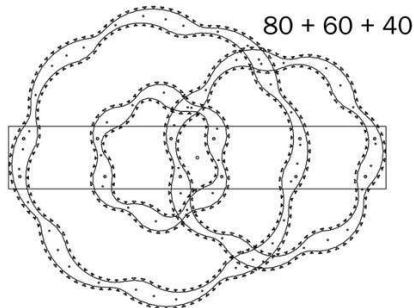

Color Kelvin	3 CCT (3300k - 4200k - 6500k)
Dimmable	Yes - Bluetooth Remote
Electrical Protection	CLASS I - HIGH VOLTAGE, EARTH REQUIRED
IP rating	IP20
Lead and Plug	No
Approvals	RCM
Assembly Required	No
Installation Required	Yes (by Licensed Electrician only)
Care Instructions	Do not use strong liquid cleaners, Wipe clean with a dry cloth
Replacement Warranty	*3 Years

Barcode

GTIN 9329501065860

Image -dimensions

Note: Dimensions are only a guide and may vary due to manufacturing variations.