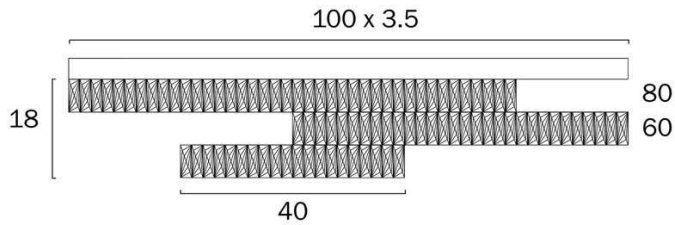

Color Kelvin	3 CCT (3300k - 4200k - 6500k)
Dimmable	Yes - Bluetooth Remote
Electrical Protection	CLASS I - HIGH VOLTAGE, EARTH REQUIRED
IP rating	IP20
Lead and Plug	No
Approvals	RCM
Assembly Required	No
Installation Required	Yes (by Licensed Electrician only)
Care Instructions	Do not use strong liquid cleaners, Wipe clean with a dry cloth
Replacement Warranty	*3 Years

Barcode

GTIN 9329501065860

Image -dimensions

Note: Dimensions are only a guide and may vary due to manufacturing variations.