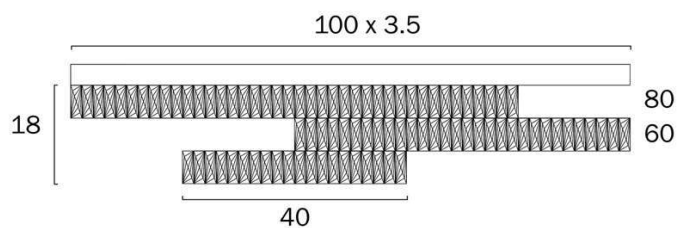

Color Temperature	Warm White; Natural White; Cool White
Color Kelvin	3 CCT (3300k - 4200k - 6500k)
Dimmable	Yes - Bluetooth Remote
Electrical Protection	CLASS I - HIGH VOLTAGE, EARTH REQUIRED
IP rating	IP20
Lead and Plug	No
Approvals	RCM
Assembly Required	No
Installation Required	Yes (by Licensed Electrician only)
Care Instructions	Do not use strong liquid cleaners, Wipe clean with a dry cloth
Replacement Warranty	*3 Years

Barcode

GTIN 9329501065846

Image -dimensions

Note: Dimensions are only a guide and may vary due to manufacturing variations.