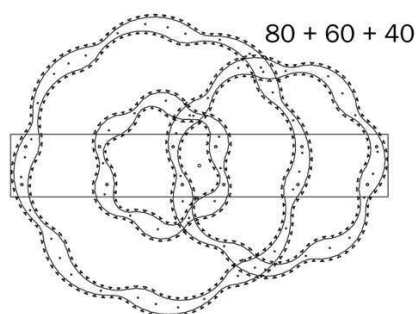

## Size

<b>Fixture Diameter (cm)</b>	100.0
<b>Fixture Height (cm)</b>	18.0
<b>Canopy Diameter (cm)</b>	100.0
<b>Canopy Length (cm)</b>	100.0
<b>Canopy Projection (cm)</b>	3.5
<b>Height Adjustable?</b>	No

## Image -dimensions

Note: Dimensions are only a guide and may vary due to manufacturing variations.