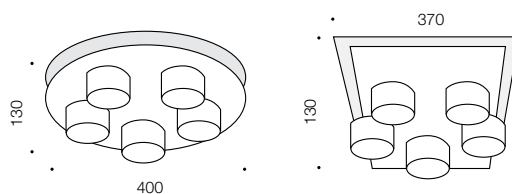

Seville

Close to ceiling

Specifications

Type	CTC
Light Source	28w G9
Globe	Included
Warranty	1 year*

Measurements

Colours

Chrome/clear

Codes