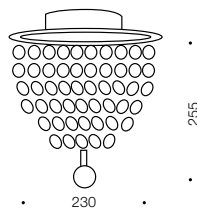

### Specifications

Type	Batten Fix
Light Source	60w max
Globe	Not included
Warranty	1 year*

### Measurements