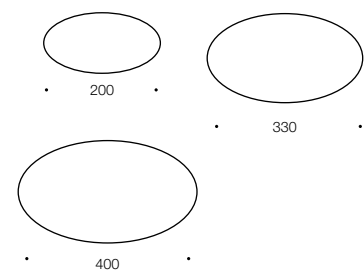

Glim

Oyster

Specifications

Type	Oyster
Light Source	LED
Lumen	1000/1500/1900
Colour Temp	5000k
Wattage	16w/22w/28w
Dimmable	No
CRI	>80
Power Factor	>0.9
Beam Angle	140
Warranty	2 years*

Colours

Satin

Measurements