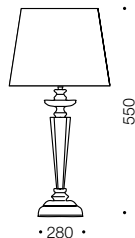

Diana

Table Lamp

Specifications

Type	Table Lamp
Light Source	E27 40w max
Globe	Not included
Warranty	1 year*

Measurements

Colours

Gold/crystal/white

Chrome/crystal/white