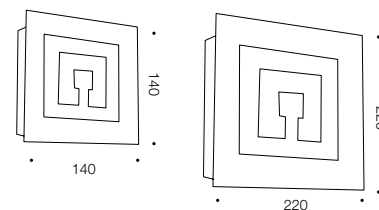

Measurements

Codes

Beliza WB5-CH

Beliza WB8-CH

Product Approvals