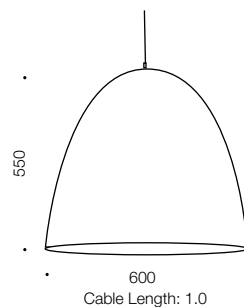

Balon

Pendant

Specifications

Type	Pendant
Light Source	E27 40w max
Globe	Not included
Warranty	1 year*

Colours

Aluminium

Measurements

Codes