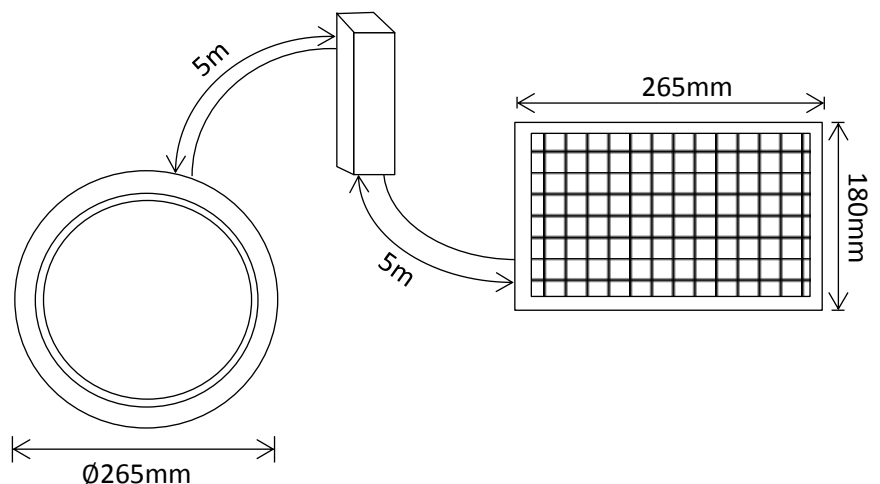

Residential Range

Sky Lights

6W Sky Light

Product Code	LED's	Battery	Solar Panel	IP Rating	Lumens
SLDSKY-6W	30 x LEDs @ 0.2W (Warm White)	1 x 3.2V 6Ah Lithium	5W Separate Polycrystalline	Panel = 65 Control Box = 44 Light = 20	500 @ 1m

Features:

- Approximately 6-8 hours Operation
- "True Skylight" Operation
- Microwave Motion Sensor

1 Year Warranty!

Packaged Fitting Weight & Dimensions

W: 2kg

D: 28cm x 28cm x 16.5cm