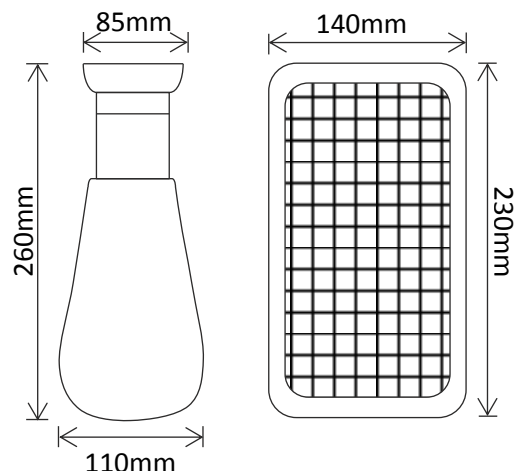

Residential Range

Camping Lanterns

Bluetooth Camping Lantern

Product Code	LED's	Battery	Solar Panel	IP Rating	Lumens
SLDL0813-BT	3 x SMD @1W (CW) 1 x SMD @1W (RGB)	1 x 3.2vDC 5.5Ah LiFePO4	5V 3W Separate Polycrystalline	20	N/A

1 Year Warranty!

Packaged Fitting Weight & Dimensions

W: 1kg

D: 15cm x 15cm x 24.5cm