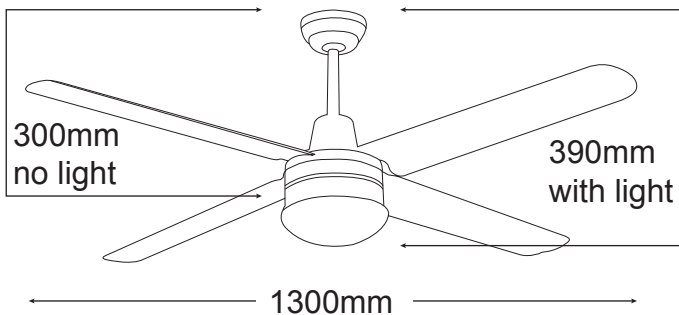

DIAGRAMS

	FORWARD/REVERSE			WALL CONTROL	LUMINOUS FLUX	MAX AIR FLOW
	High	Medium	Low			
RPM	231/256	158/189	100/199	3 Speed 2 + 3 5µF / 400V	N/A	TBA
CURRENT	0.301A	0.228A	0.16A			
POWER	70.2W	35.5W	17W