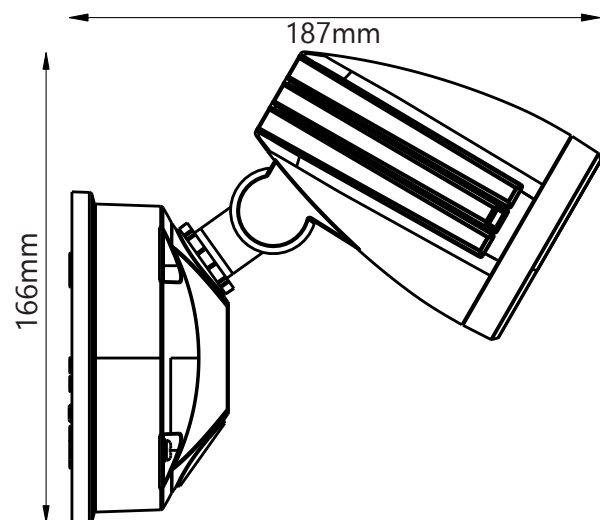

## 15W LED Single Head Security Light

Quick  
Connect  
System

2  
YEAR  
Replacement  
Warranty

Energy  
Efficient

IP  
54  
Rating

5000K  
NEUTRAL  
WHITE  
3000K  
WARM  
WHITE  
4000K  
COOL  
WHITE

### TECHNICAL INFORMATION

**Power:** 15W  
**Voltage:** 220-240V AC  
**Colour Temperature:** Tricolour 3000K, 4000K or 5000K  
**Lumens:** 1200 - 1250lm  
**Material:** Cast aluminium / polycarbonate  
**Size:** 166mm x 117mm x 187mm  
**Beam Angle:** 100°  
**IP Rating:** IP54  
**Approx Lamp Life:** >25000H  
**Operating Temp:** -20°C to +40°C  
**CRI:** Ra>80