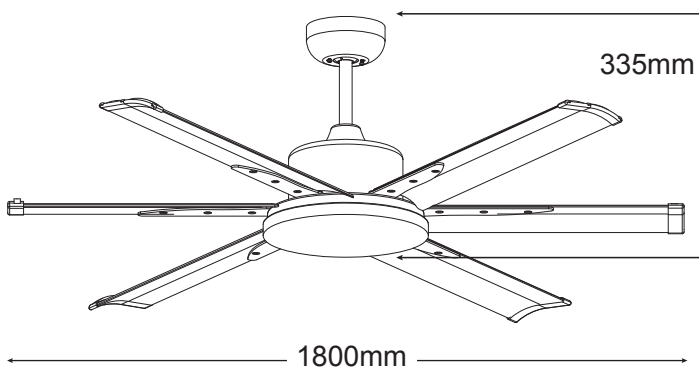

ALBATROSS

Albatross DC 1800mm (72")

MAFMWR + MAF180W
Motor kit + Blade Set

MAFMBR + MAF180B
Motor kit + Blade Set

MAFMMR + MAF180M
Motor kit + Blade Set

FEATURES

- /// 3 year in-home warranty
- /// Includes 5 speed remote control
- /// Energy efficient and powerful 35W DC motor
- /// Brushless quiet DC motor
- /// Summer/Winter reverse button on the remote
- /// Fully reversible for summer & winter
- /// Up to 8hr fan timer
- /// Hangsure angle canopy
- /// 17° blade pitch
- /// Blades sold seperately
- /// Electronically factory balanced blades
- /// Aluminium blades

DIAGRAMS

| | FORWARD/REVERSE | | | | |
|---------|-----------------|------|--------|--------|--------|
| SPEED | 1 | 2 | 3 | 4 | 5 |
| CURRENT | 0.263A | 0.2A | 0.162A | 0.133A | 0.112A |
| POWER | 35w | 24w | 17w | 12w | 7w |