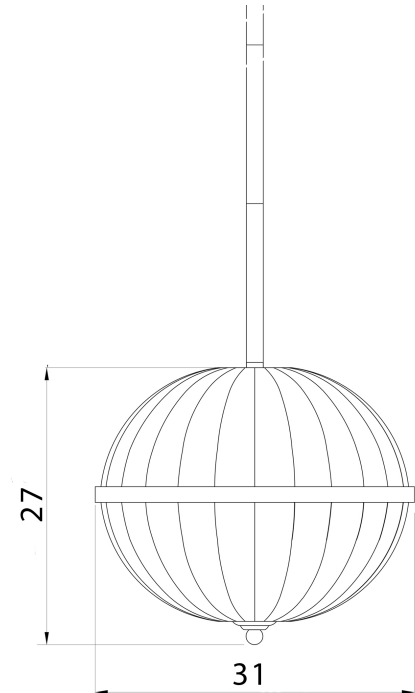

Nina Round

Product Code:	LUM.NINA.ROUND
Name:	Nina round mouth-blown glass pendant
Dimensions:	H 27cm W 31cm
Drop:	Max 129cm adjustable
Ceiling Plate:	Diam 10cm
Materials:	Steel and mouth blown glass diffuser
Finishes:	Polished nickel and obscured glass
Lamp:	2x E14 40w max
Notes:	