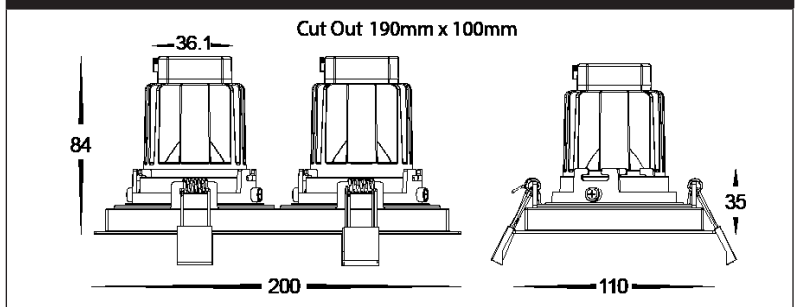

OPTIONAL REFLECTORS

	80090-15	15°
	80090-28	28°
	80090-40	40°

PHOTOMETRICS

DIMENSIONS

OTHER IMAGES

ADDRESS: 8/133 Beauchamp Road, Matraville, N.S.W., 2036

Web: www.havitcommercial.com.au
 Email: sales@havitcommercial.com.au
 Phone: 02 9381 8383