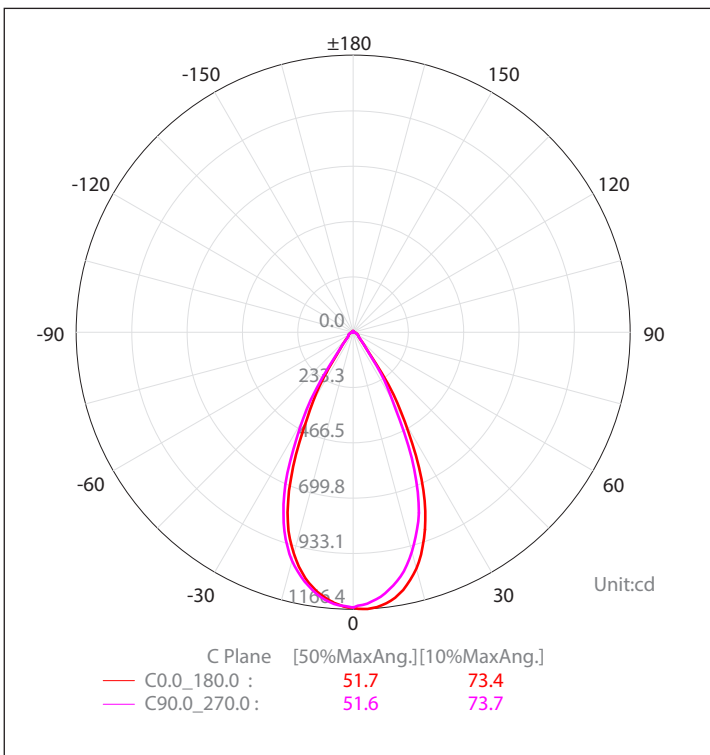

15W RECESSED SPOTLIGHT

RECESSED SPOTLIGHT	
MATERIAL	ALUMINIUM
COLOUR / FINISH	MATT BLACK MATT WHITE
COLOUR TEMP	2700K 3000K 4000K 5000K 5700K
LUMEN OUTPUT	819LM 879LM 973LM 1000LM 876LM
INPUT VOLTAGE	240V
BUILT IN LED	15W LED
DIMMING	TRIAC DIMMABLE
CRI	RA >90+
BEAM ANGLE	60°
IP RATING	IP20
WARRANTY	5 YEARS REPLACEMENT

ALUMINIUM BLACK		
HCP-1022222	2700K	819LM
	3000K	879LM
	4000K	973LM
	5000K	1000LM
	5700K	876LM
ALUMINIUM WHITE		
HCP-1032222	2700K	819LM
	3000K	879LM
	4000K	973LM
	5000K	1000LM
	5700K	876LM

PHOTOMETRICS