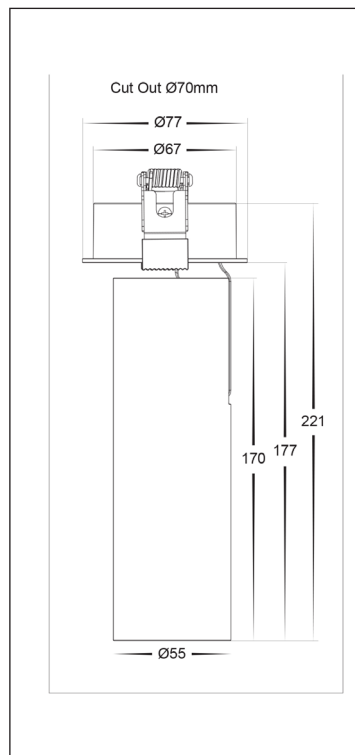

15W RECESSED SPOTLIGHT

RECESSED SPOTLIGHT	
MATERIAL	ALUMINIUM
COLOUR / FINISH	MATT BLACK MATT WHITE
COLOUR TEMP	2700K 3000K 4000K 5000K 5700K
LUMEN OUTPUT	819LM 879LM 973LM 1000LM 876LM
INPUT VOLTAGE	240V
BUILT IN LED	15W LED
DIMMING	TRIAC DIMMABLE
CRI	RA >90+
BEAM ANGLE	60°
IP RATING	IP20
WARRANTY	5 YEARS REPLACEMENT

ALUMINIUM BLACK		
HCP-1022222	2700K	819LM
	3000K	879LM
	4000K	973LM
	5000K	1000LM
	5700K	876LM
ALUMINIUM WHITE		
HCP-1032222	2700K	819LM
	3000K	879LM
	4000K	973LM
	5000K	1000LM
	5700K	876LM

PHOTOMETRICS