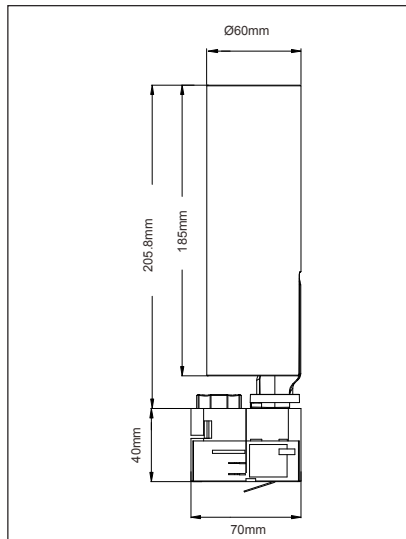

WHITE 25W THREE CIRCUIT TRACK HEADS

SHOWN WITH
SURFACE MOUNTING PLATE

PRODUCT DATA

THREE CIRCUIT TRACK LIGHT	
MATERIAL	ALUMINIUM
COLOUR/FINISH	MATT WHITE
COLOUR TEMP	3000K 4000K 5000K
LUMEN OUTPUT	2200LM 2230LM 2280LM
INPUT VOLTAGE	240V AC
BUILT-IN LED	25W
DIMMING	TRIAC DIMMABLE
CRI	RA >90
BEAM ANGLE	60°
IP RATING	IP20

PRODUCT ORDERING

ALUMINIUM WHITE				
	HCP-1032531	3000K	25w LED	2200LM
	HCP-1032541	4000K	25w LED	2230LM
	HCP-1032551	5000K	25w LED	2280LM
OPTIONAL LENSES				
	HCP-105000-15	15° LENS		
	HCP-105000-24	24° LENS		
	HCP-105000-36	36° LENS		
	HCP-105000-60	60° LENS		

PHOTOMETRICS

OTHER DATA

HONEYCOMB

SURFACE MOUNTING PLATE