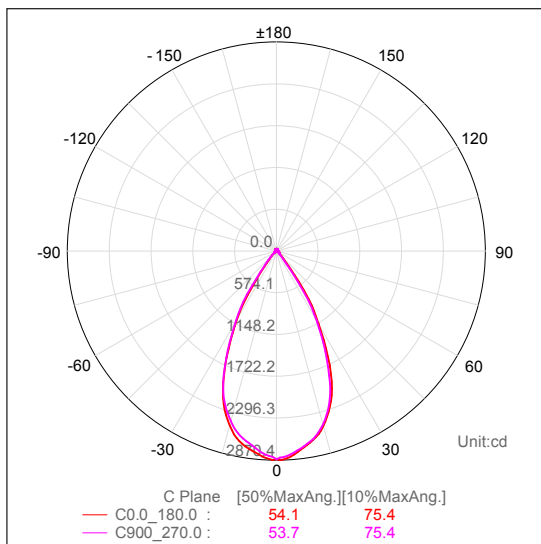

WHITE 25W THREE CIRCUIT TRACK HEADS

SHOWN WITH
SURFACE MOUNTING PLATE

PRODUCT DATA

THREE CIRCUIT TRACK LIGHT	
MATERIAL	ALUMINIUM
COLOUR/FINISH	MATT WHITE
COLOUR TEMP	3000K 4000K 5000K
LUMEN OUTPUT	2200LM 2230LM 2280LM
INPUT VOLTAGE	240V AC
BUILT-IN LED	25W
DIMMING	TRIAC DIMMABLE
CRI	RA >90
BEAM ANGLE	60°
IP RATING	IP20

PRODUCT ORDERING

ALUMINIUM WHITE				
	HCP-1032531	3000K	25w LED	2200LM
	HCP-1032541	4000K	25w LED	2230LM
	HCP-1032551	5000K	25w LED	2280LM
OPTIONAL LENSES				
	HCP-105000-15	15° LENS		
	HCP-105000-24	24° LENS		
	HCP-105000-36	36° LENS		
	HCP-105000-60	60° LENS		

PHOTOMETRICS

OTHER DATA

HONEYCOMB

SURFACE MOUNTING PLATE