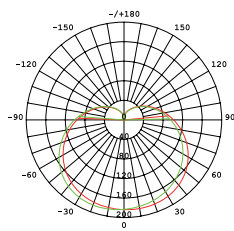

Features

- Tri-Colour
- E27 and B22 caps available
- Similar output to an incandescent bulb
- Long lifetime (15,000hrs)

Applications

Residential, retail, cafes, restaurants, display

Warranty

3 years

Product Data

Order Code	Part No.	Wattage	CCT	Lumen Output	Beam Angle	Cap	Lifetime L70B50	Weight (kg)
115001	115001	5W	3K/4K/6.5K	470Lm	190°	E27	15,000hrs	0.04
115002	115002	5W	3K/4K/6.5K	470Lm	190°	B22	15,000hrs	0.04
115003	115003	9W	3K/4K/6.5K	804Lm	190°	E27	15,000hrs	0.04
115004	115004	9W	3K/4K/6.5K	804Lm	190°	B22	15,000hrs	0.04
115005	115005	15W	3K/4K/6.5K	1350Lm	190°	E27	15,000hrs	0.05
115006	115006	15W	3K/4K/6.5K	1350Lm	190°	B22	15,000hrs	0.05

[1] Operating temperature: -20°C~+45°C

[2] Voltage: 220-240V

[3] PF: 0.5