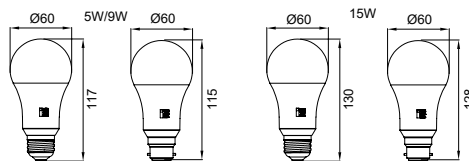

Features

- Tri-Colour
- E27 and B22 caps available
- Similar output to an incandescent bulb
- Long lifetime (15,000hrs)

Applications

Residential, retail, cafes, restaurants, display

Warranty

3 years

Product Data

Order Code	Part No.	Wattage	CCT	Lumen Output	Beam Angle	Cap	Lifetime L70B50	Weight (kg)
115001	115001	5W	3K/4K/6.5K	470Lm	190°	E27	15,000hrs	0.04
115002	115002	5W	3K/4K/6.5K	470Lm	190°	B22	15,000hrs	0.04
115003	115003	9W	3K/4K/6.5K	804Lm	190°	E27	15,000hrs	0.04
115004	115004	9W	3K/4K/6.5K	804Lm	190°	B22	15,000hrs	0.04
115005	115005	15W	3K/4K/6.5K	1350Lm	190°	E27	15,000hrs	0.05
115006	115006	15W	3K/4K/6.5K	1350Lm	190°	B22	15,000hrs	0.05

[1] Operating temperature: -20°C~+45°C

[2] Voltage: 220-240V

[3] PF: 0.5

Specifications are for reference only and may be changed without prior notice.