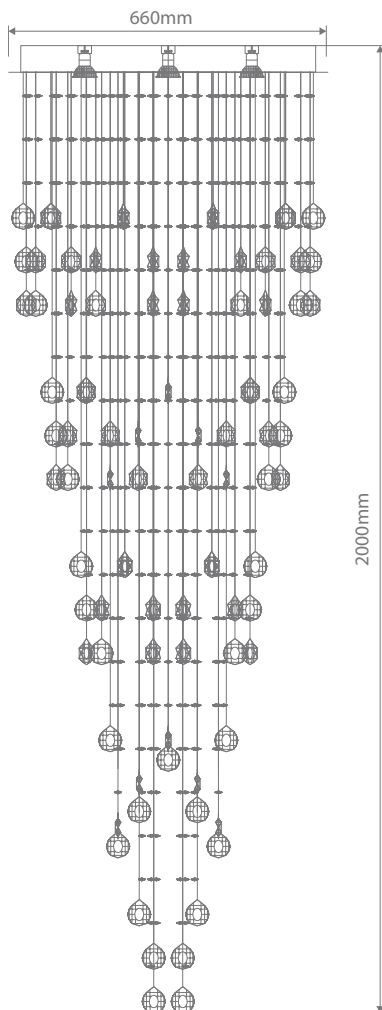

RAINDROP-66 Crystal LED Pendant

Description

RAINDROP-66 Crystal LED Pendant complete with polished chrome backplate and utilising K9 crystal.

Specification Features

Input Voltage: 240V
 Power (W): 9x6W
 IP rating (IP): 20
 Lamp Base: GU10
 CCT: 3000K -5000K
 Dimmable: Yes
GU10 6W LED lamps included (20482)

Diagrams / Additional

Crystal Pendant

Item No.	Variant	Colour
RAINDROP-66	35009	5000K

Additional Globes

Item No.	Variant	Colour
GU10 6W LED LAMP	20481	3000K
GU10 6W LED LAMP	20482	5000K