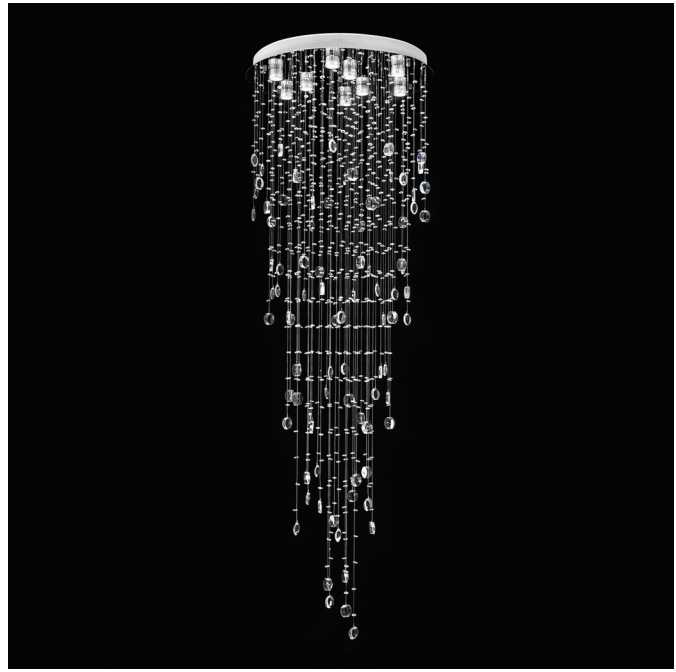

RAINDROP-66 Crystal LED Pendant

Description

RAINDROP-66 Crystal LED Pendant complete with polished chrome backplate and utilising K9 crystal.

Specification Features

Input Voltage: 240V
 Power (W): 9x6W
 IP rating (IP): 20
 Lamp Base: GU10
 CCT: 3000K -5000K
 Dimmable: Yes
GU10 6W LED lamps included (20482)

Diagrams / Additional

Crystal Pendant

Item No.	Variant	Colour
RAINDROP-66	35009	5000K

Additional Globes

Item No.	Variant	Colour
GU10 6W LED LAMP	20481	3000K
GU10 6W LED LAMP	20482	5000K