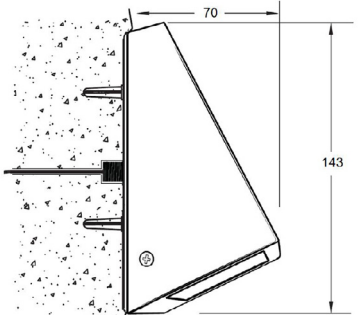

WEDGE GC

WEDGE GWH

WEDGE GBL

WEDGE GSS

IP
44

2 YEARS
WARRANTY

CODE	DESCRIPTION	TECHNICAL DATA		
		COLOUR	LAMP QTY	CARTON QTY
WEDGE GC	WALL WEDGE SOLID COPPER LIGHT	COPPER	1 X GU10	1/20
WEDGE GWH	WALL WEDGE SS316 POWDER COATED	WHITE	1 X GU10	1/20
WEDGE GBL	WALL WEDGE SS316 POWDER COATED	BLACK	1 X GU10	1/20
WEDGE GSS	WALL WEDGE SS316	STAINLESS STEEL	1 X GU10	1/20
CODE	DESCRIPTION	LUMENS	WATT	CRI
GU1001	6W GU10 LED 3000K	470LM	6W	≥80
GU1002	6W GU10 LED 5000K	485LM	6W	≥80