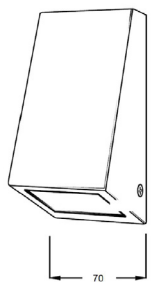

CLA WALL WEDGE LIGHTS SERIES

- Input voltage: 240V • GU10 base • Max Wattage per globe: 35W • Globes not included
- Recommended globes: GU1001 & GU1002 • Copper or 316 stainless steel

ETA
GU1001 &
GU1002
30/08/2017

WEDGE GC

WEDGE GWH

WEDGE GBL

WEDGE GSS

IP
44

2 YEARS
WARRANTY

CODE	DESCRIPTION	TECHNICAL DATA		
		COLOUR	LAMP QTY	CARTON QTY
WEDGE GC	WALL WEDGE SOLID COPPER LIGHT	COPPER	1 X GU10	1/20
WEDGE GWH	WALL WEDGE SS316 POWDER COATED	WHITE	1 X GU10	1/20
WEDGE GBL	WALL WEDGE SS316 POWDER COATED	BLACK	1 X GU10	1/20
WEDGE GSS	WALL WEDGE SS316	STAINLESS STEEL	1 X GU10	1/20
CODE	DESCRIPTION	LUMENS	WATT	CRI
GU1001	6W GU10 LED 3000K	470LM	6W	≥80
GU1002	6W GU10 LED 5000K	485LM	6W	≥80