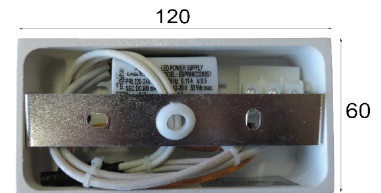

CANNES

LED Interior Surface Mounted Wall Light

- Input voltage: 220-240V AC 50/60Hz
- Inbuilt constant current LED driver included
- Driver output voltage: 12-22V
- Driver input current: 0.11A
- Driver output current: 0.3A
- Power factor: 0.5
- Material: aluminium powder coated white
- Ambient Temp: -20 to 50°C (The life of the lamp will gradually reduce if used outside these temperature parameters)
- Not suitable for dimming
- Suitable for 2-way switching
- Suitable for use with PIR & Microwave sensors

Back Plate
Depth: 35mm

30,000hr Lifetime	120° Beam Angle	IP20 Rated	2YEAR Replacement Warranty
----------------------	--------------------	----------------------	---

PART NO.	KELVIN (K)	LUMENS (LM)	Lumious Efficiency	WATT (W)	LEDs	CRI	WEIGHT (Kg)	BOX (cm)	CARTON QTY
CANNES	3000	468	68lm/W	6W	12pcs 5630	>=80	0.96	26.5x12.5x11	12