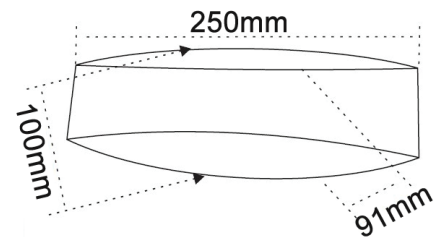

CANNES

LED Interior Surface Mounted Wall Light

- Input voltage: 220-240V AC 50/60Hz
- Inbuilt constant current LED driver included
- Driver output voltage: 12-22V
- Driver input current: 0.11A
- Driver output current: 0.3A
- Power factor: 0.5
- Material: aluminium powder coated white
- Ambient Temp: -20 to 50°C (The life of the lamp will gradually reduce if used outside these temperature parameters)
- Not suitable for dimming
- Suitable for 2-way switching
- Suitable for use with PIR & Microwave sensors

Back Plate
Depth: 35mm

30,000hr Lifetime	120° Beam Angle	IP20 Rated	2YEAR Replacement Warranty
----------------------	--------------------	----------------------	---

PART NO.	KELVIN (K)	LUMENS (LM)	Lumious Efficiency	WATT (W)	LEDs	CRI	WEIGHT (Kg)	BOX (cm)	CARTON QTY
CANNES	3000	468	68lm/W	6W	12pcs 5630	>=80	0.96	26.5x12.5x11	12