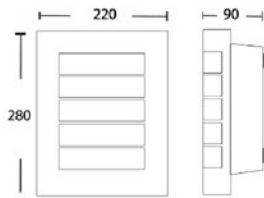

DIMENSIONS

Model No.	Size	Material
SA031/SS	280X220X90mm	Stainless steel

Model No.	Size	Fitting Colour
SA031/BLK	280X220X90mm	Black

Model No.	Size	Material
SA031/SS+SEN	280X220X90mm	Stainless steel with sensor

Model No.	Size (ExWxH)	MAX	Colour	Package
WX4011	26x18x14cm	60W	Black, White	8pcs/1ctn
WX4017	26x13x11.5cm	60W	Black, Silver, White	12pcs/1ctn
WX4018	26x13x11.5cm	60W	Black, Silver, White	12pcs/1ctn
WX4019	26x13x11.5cm	60W	Black, Silver, White	12pcs/1ctn